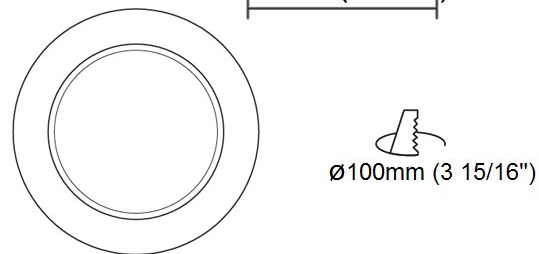

GENERAL

Series: Dixit
Subseries: Dixit RA11
Brand: Ivela
Division: Architectural
Mounting Type: Recessed
Mounting Location: Ceiling
Subcategory: Downlight

PHYSICAL

Shape: Round
Diameter (mm): 110
Diameter (in): 4 ⁵/₁₆
Height (mm): 70
Height (in): 2 ⁷/₁₆
Min. Recessing Depth (mm): 110
Min. Recessing Depth (in): 4 ¹⁵/₁₆
Light Distribution: Direct
Weight (kg): 0.6
Weight (lbs): 1.32
Diffuser: Clear Polycarbonate
Fixture Finish: MWH
Fixture Material: Aluminum Die Cast
Cut-out Measurements: 100mm / 3 15/16"

ELECTRICAL

Lamp Type: LED
Total Output Wattage (W): 12 / 18 / 26
Dimming: Tri-Mode (Non-Dimming and Phase Dimming (120Vac only) and 0-10V Dimming)
Driver Included: No
Driver Location: Recessed Housing
Driver Type: Constant Current - Universal
Driver Class: Class 2
Input Voltage (V): 120 - 277
Constant Current (MA): 350 / 500 / 700

LED

Number of LEDs: 1
Color Temperature (°K): 2700 / 3000 / 4000
Max. Delivered Lumen (lm): 1513 / 2092 / 2759
CRI: >85 CRI
Efficiency (%): 89
Lamp Life (hrs): 50000
Upon Request: 3500K upon request

OPTICAL

Optic°: 55
Adjustability: Fixed
Upon Request: Optic 18° or 30° (mirror-metallized) / 70° (white)

RATINGS AND CERTIFICATIONS

Certified By: Certified for North American Standards
IP rating: IP43
IK Rating: IK08
Glare Rating: ≤ 19