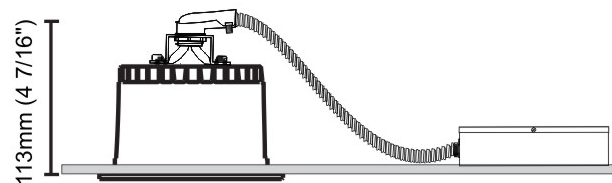

GENERAL

Series: Dixit
Subseries: Dixit RA11
Brand: Ivela
Division: Architectural
Mounting Type: Recessed
Mounting Location: Ceiling
Subcategory: Downlight

PHYSICAL

Shape: Square
Length (mm): 117
Length (in): 4 5/8
Width (mm): 117
Width (in): 4 5/8
Height (mm): 73
Height (in): 2 7/8
Min. Recessing Depth (mm): 113
Min. Recessing Depth (in): 4 1/2
Light Distribution: Direct
Weight (kg): 0.7
Weight (lbs): 1.54
Diffuser: Clear Polycarbonate
Fixture Finish: MWH
Fixture Material: Aluminum Die Cast
Cut-out Measurements: 100mm / 3 15/16"

ELECTRICAL

Lamp Type: LED
Total Output Wattage (W): 12 / 18 / 26
Dimming: Tri-Mode (Non-Dimming and Phase Dimming (120Vac only) and 0-10V Dimming)
Driver Included: No
Driver Location: Recessed Housing
Driver Type: Constant Current - Universal
Driver Class: Class 2
Input Voltage (V): 120 - 277
Constant Current (MA): 350 / 500 / 700

LED

Number of LEDs: 1
Color Temperature (°K): 2700 / 3000 / 4000
Max. Delivered Lumen (lm): 1513 - 1602 / 2092 - 2180 / 2759 - 2848
CRI: >85 CRI
Efficiency (%): 89
Lamp Life (hrs): 50000
Upon Request: 3500K upon request

OPTICAL

Optic°: 55
Adjustability: Fixed
Upon Request: Optic 12° or 30° (mirror-metallized) / 70° (white)

RATINGS AND CERTIFICATIONS

Certified By: Certified for North American Standards
IP rating: IP43
IK Rating: IK08
Glare Rating: ≤ 19